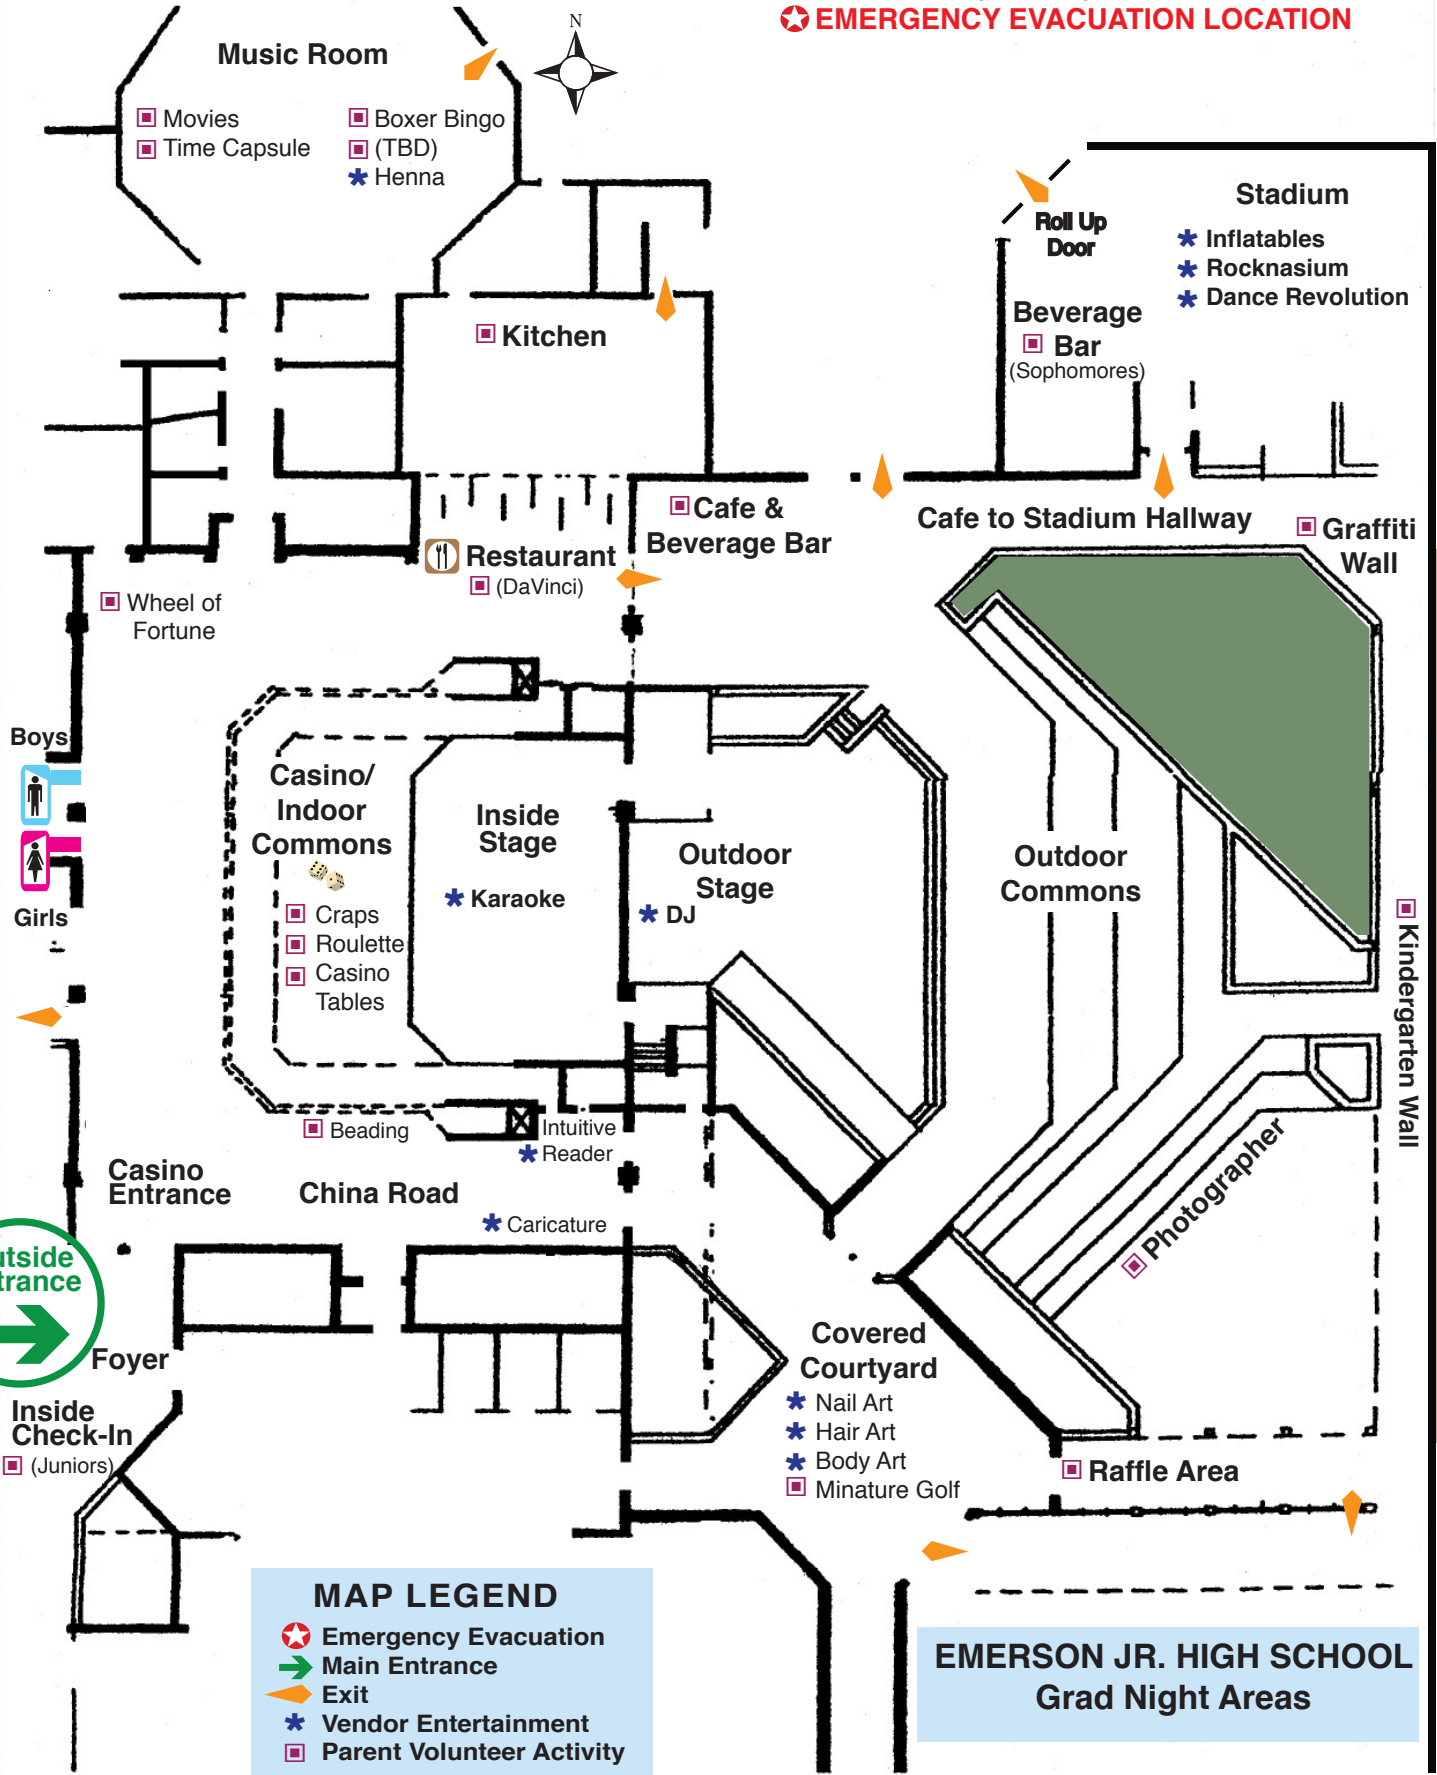

**Track Field**

is gathering place for

**EMERGENCY EVACUATION LOCATION**

**Music Room**

- ▣ Movies
- ▣ Time Capsule
- ▣ Boxer Bingo
- ▣ (TBD)
- ★ Henna

**Kitchen**

**Stadium**

- ★ Inflatables
- ★ Rocknasium
- ★ Dance Revolution

**Beverage Bar**  
(Sophomores)

**Cafe & Beverage Bar**

**Restaurant**  
(DaVinci)

**Cafe to Stadium Hallway**

**Graffiti Wall**

**Wheel of Fortune**

Boys

Girls

- ★ Hypnotist

**China Road**

- ★ Caricature

**Casino Entrance**

**China Road**

- ★ Intuitive Reader
- ★ Beading

**Foyer**

**Inside Check-In**  
(Juniors)

**Covered Courtyard**

- ★ Nail Art
- ★ Hair Art
- ★ Body Art
- ▣ Miniature Golf

**Photographer**

**Raffle Area**

**MAP LEGEND**

- ★ Emergency Evacuation
- ➔ Main Entrance
- Exit
- ★ Vendor Entertainment
- ▣ Parent Volunteer Activity